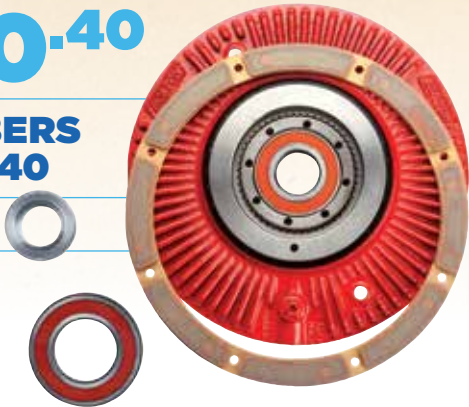

# WHAT'S HOT THIS DECEMBER?

 **KNORR-BREMSE**

**Governor  
Air Valve**

**\$56.95**

275707

**MERITOR**

**Steelite X30  
Brake Drum**

**\$258.25**

53-123537-002  
16.5" X 7"

**MERITOR**

**Brake Shoe Kits**

**\$88.95**

KSMA2124707QP  
Drive 16.5" X 7" 21k Standard

**PACCAR  
PARTS**

**GET IT RIGHT.**

**POWER GENERATION  
& TRANSMISSION**

**Outback Upgrade Kit**

**\$830.40**

**MEMBERS  
\$808.40**

F350080B

**Alternator**

**\$401.30**

110.912  
12V 160A

**Emergency Fitting Kit  
- Metric**

**\$95.40**

DOT-K1T-METRIC

**Emergency Fitting Kit  
- Imperial**

**\$72.95**

DOT-K1T-IMPERIAL

**Scotseal**

**\$30.55**

47693S